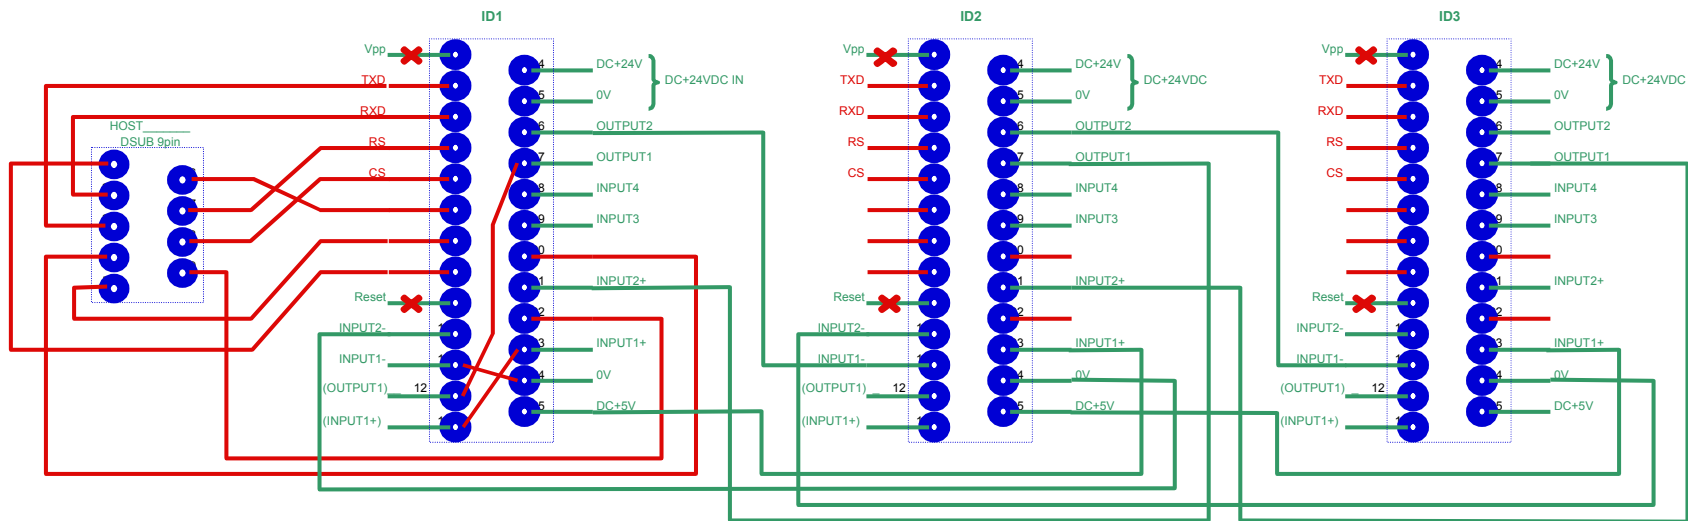

Cool Muscle CM1 SS SERIES Network Wiring

Myostat Motion Control Inc.
 01/09/04
 www.coolmuscle.com
 Questions to: david@coolmuscle.com